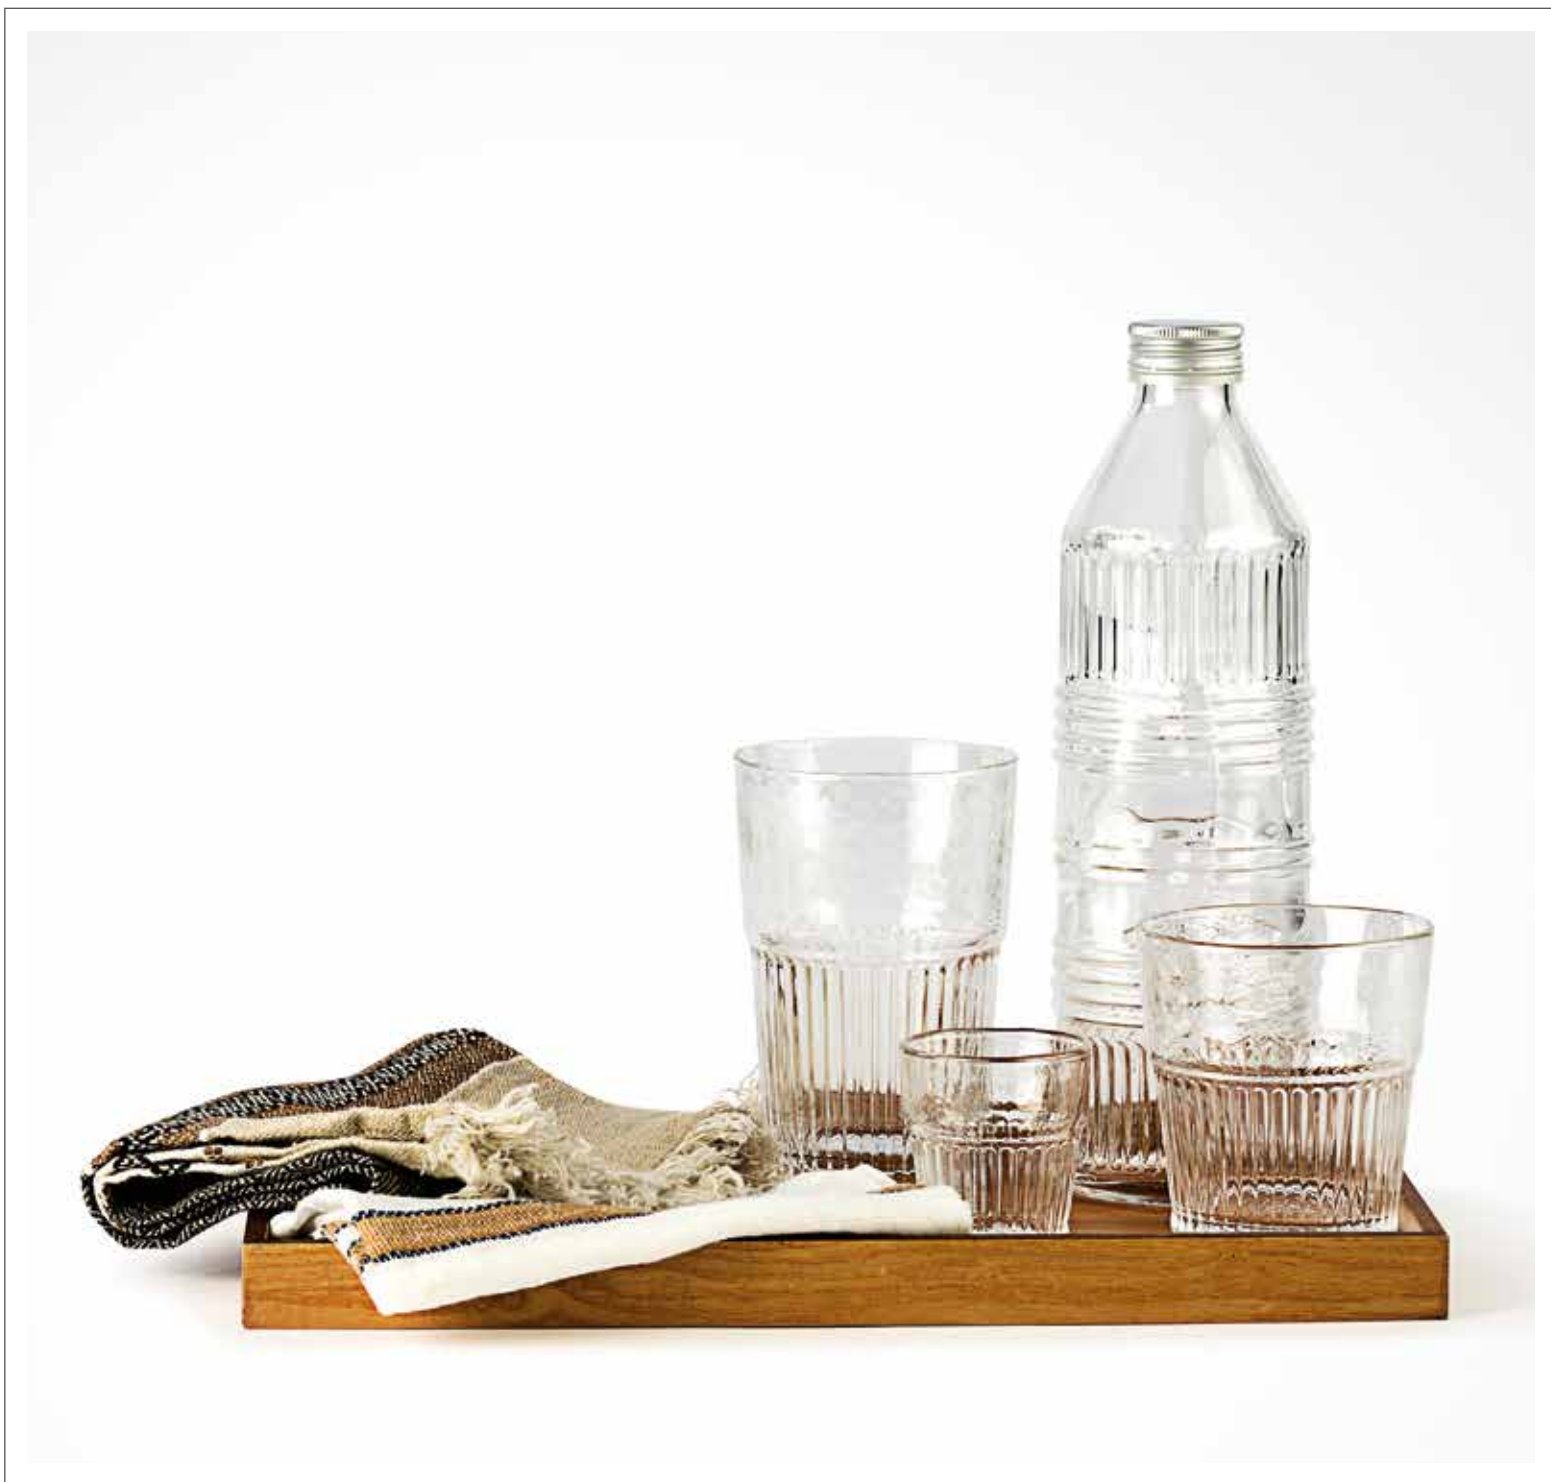

INDUSTRIAL CHIC

COLLEZIONE IN VETRO TRASPARENTE
COLLECTION IN CLEAR GLASS

INDUSTRIAL CHIC